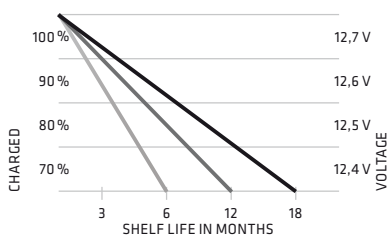

TAB EcoDry Stop & Go AGM

AGM starter batteries, **Ca/Ca** technology

AGM батареи, **Ca/Ca** технология

DIN marking	Art. №	C20 (Ah)	Box Type	EN (A)	L×W×H (mm)	BHD	Layout	Weight (kg)	PCS per Pallet (EUR/CNT)	Remarks
L2 AGM ED	213060	60	L2	680	242×175×190	B13	0	18,5	57/90	AGM, H
L3 AGM ED	213070	70	L3	760	278×175×190	B13	0	21,0	48/80	AGM, H
L4 AGM ED	213080	80	L4	800	315×175×190	B13	0	24,0	36/60	AGM, H
L5 AGM ED	213090	95	L5	850	353×175×190	B13	0	27,0	36/60	AGM, H

HOW TO USE THE CATALOGUE

AN EASY REFERENCE GUIDE

1	2	3	4	5	6	7	8
BMW	3 Touring (E91) 320i (125 kW)	09/05 -	Vesna	Vesna Premium	Starter	Starter Plus	TAB Stop & Go
	3 Touring (E91) 320i (125 kW)	09/05 -					L3 AGM ED
	3 Touring (E91) 320i (125 kW)	09/05 -					L4 AGM ED
	3 Touring (E91) 316 d (85 kW)	09/05 -					L5 AGM ED
	3 Touring (E91) 316 d (85 kW)	09/05 -					L3 AGM ED
	3 Touring (E91) 316 d (85 kW)	09/05 -					L4 AGM ED
	3 Touring (E91) 316 d (85 kW)	09/05 -					L5 AGM ED
	3 Touring (E91) 318 d (105 kW)	09/05 -					L3 AGM ED
	3 Touring (E91) 318 d (105 kW)	09/05 -					L4 AGM ED

1. VEHICLE MANUFACTURER
2. VEHICLE MODEL AND TYPE
3. MANUFACTURING DATE (from - to)
4. VESNA® product line: NORMAL RANGE (DIN marking)
5. VESNA PREMIUM® product line: HIGH RANGE (DIN marking)
6. VESNA STARTER® product line: NORMAL RANGE (DIN marking)
7. VESNA STARTER PLUS® product line: HIGH RANGE (DIN marking)
8. TAB Stop & Go® product line: EFB/AGM RANGE, (DIN marking)

ALLOWABLE SHELF LIFE (selfdischarge)