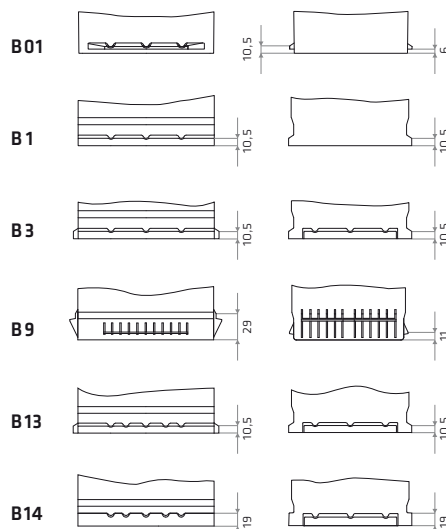

BASE HOLD DOWN

BHD: BASE HOLD DOWN | BO: WITHOUT HOLD DOWN