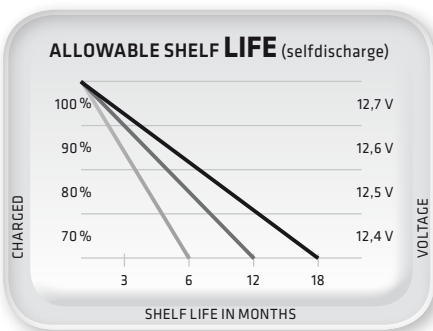

TAB EcoDry Stop & Go AGM

AGM starter batteries, Ca/Ca technology | CAR batteries

DIN marking	Art. N°	C20 (Ah)	Box Type	EN (A)	L×W×H (mm)	BHD	Layout	Weight (kg)	PCS per Pallet (EUR/CNT)	Remarks
L2 AGM ED	213060	60	L2	680	242×175×190	B13	0	18,5	57/90	AGM, H
L3 AGM ED	213070	70	L3	760	278×175×190	B13	0	21,0	48/80	AGM, H
L4 AGM ED	213080	80	L4	800	315×175×190	B13	0	24,0	36/60	AGM, H
L5 AGM ED	213090	95	L5	850	353×175×190	B13	0	27,0	36/60	AGM, H

HOW TO USE THE CATALOGUE

AN EASY REFERENCE GUIDE

1	2	3	4	5	6	7
BMW		⌚	Polar	Polar S	Magic	Stop & Go
5 Touring (E34) 525 td (85 kW)		11/91 - 01/97	58822	60044 MF	60044 MF	L5 AGM ED
5 Touring (E34) 525 tds (105 kW) *		11/91 - 01/97	58822	60044 MF	60044 MF	L5 AGM ED
5 (E39) 520 i (100 kW) *		11/95 - 06/03	56609	60044 MF	60044 MF	L5 AGM ED
5 (E39) 520 i (110 kW)		11/95 - 06/03	56609	57412 MF	60044 MF	L5 AGM ED
5 (E39) 520 i (110 kW)		11/95 - 06/03		60044 MF		
5 (E39) 523 i (125 kW)		11/95 - 06/03	56609	57412 MF	60044 MF	L5 AGM ED
5 (E39) 523 i (125 kW)		11/95 - 06/03		60044 MF		
5 (E39) 523 i (141 kW)		11/95 - 06/03		57412 MF	60044 MF	L5 AGM ED
				60044 MF		

1. 1 VEHICLE MANUFACTURER
2. 2 VEHICLE MODEL AND TYPE
3. 3 MANUFACTURING DATE (from - to)
4. 4 TAB Polar® product line: NORMAL RANGE (DIN marking)
5. 5 TAB Polar S® product line: HIGH RANGE (DIN marking)
6. 6 TAB Magic® product line: HIGHER RANGE (DIN marking)
7. 7 TAB Stop & Go® product line: EFB/AGM RANGE, (DIN marking)