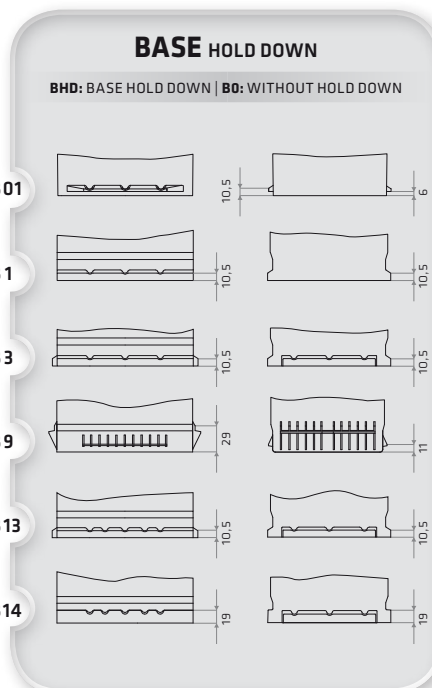

TAB EcoDry Stop & Go AGM

AGM starter batteries, Ca/Ca technology | CAR batteries

DIN marking	Art. N°	C20 (Ah)	Box Type	EN (A)	L×W×H (mm)	BHD	Layout	Weight (kg)	PCS per Pallet (EUR/CNT)	Remarks
L2 AGM ED	213060	60	L2	680	242×175×190	B13	0	18,5	57/90	AGM, H
L3 AGM ED	213070	70	L3	760	278×175×190	B13	0	21,0	48/80	AGM, H
L4 AGM ED	213080	80	L4	800	315×175×190	B13	0	24,0	36/60	AGM, H
L5 AGM ED	213090	95	L5	850	353×175×190	B13	0	27,0	36/60	AGM, H

HOW TO USE THE CATALOGUE

AN EASY REFERENCE GUIDE

1	2	3	4	5	6	7
BMW		⌚	Polar	Polar S	Magic	Stop & Go
5 Touring (E34) 525 td (85 kW)		11/91 - 01/97	58822	60044 MF	60044 MF	L5 AGM ED
5 Touring (E34) 525 tds (105 kW) *		11/91 - 01/97	58822	60044 MF	60044 MF	L5 AGM ED
5 (E39) 520 i (100 kW) *		11/95 - 06/03	56609	60044 MF	60044 MF	L5 AGM ED
5 (E39) 520 i (110 kW)		11/95 - 06/03	56609	57412 MF	60044 MF	L5 AGM ED
5 (E39) 520 i (110 kW)		11/95 - 06/03		60044 MF		
5 (E39) 523 i (125 kW)		11/95 - 06/03	56609	57412 MF	60044 MF	L5 AGM ED
5 (E39) 523 i (125 kW)		11/95 - 06/03		60044 MF		
5 (E39) 523 i (141 kW)		11/95 - 06/03		57412 MF	60044 MF	L5 AGM ED
				60044 MF		

1. 1 VEHICLE MANUFACTURER
2. 2 VEHICLE MODEL AND TYPE
3. 3 MANUFACTURING DATE (from - to)
4. 4 TAB Polar® product line: NORMAL RANGE (DIN marking)
5. 5 TAB Polar S® product line: HIGH RANGE (DIN marking)
6. 6 TAB Magic® product line: HIGHER RANGE (DIN marking)
7. 7 TAB Stop & Go® product line: EFB/AGM RANGE, (DIN marking)