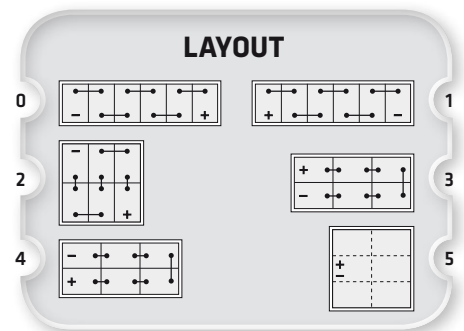

TAB EcoDry Stop & Go AGM

AGM starter batteries, Ca/Ca technology | CAR batteries

DIN marking	Art. N°	C20 (Ah)	Box Type	EN (A)	L×W×H (mm)	BHD	Layout	Weight (kg)	PCS per Pallet (EUR/CNT)	Remarks
L2 AGM ED	213060	60	L2	680	242×175×190	B13	0	18,5	57/90	AGM, H
L3 AGM ED	213070	70	L3	760	278×175×190	B13	0	21,0	48/80	AGM, H
L4 AGM ED	213080	80	L4	800	315×175×190	B13	0	24,0	36/60	AGM, H
L5 AGM ED	213090	95	L5	850	353×175×190	B13	0	27,0	36/60	AGM, H

HOW TO USE THE CATALOGUE

AN EASY REFERENCE GUIDE

1	2	3	4	5	6	7
BMW		⌚	Polar	Polar S	Magic	Stop & Go
5 Touring (E34) 525 td (85 kW)		11/91 - 01/97	58822	60044 MF	60044 MF	L5 AGM ED
5 Touring (E34) 525 tds (105 kW) *		11/91 - 01/97	58822	60044 MF	60044 MF	L5 AGM ED
5 (E39) 520 i (100 kW) *		11/95 - 06/03	56609	60044 MF	60044 MF	L5 AGM ED
5 (E39) 520 i (110 kW)		11/95 - 06/03	56609	57412 MF	60044 MF	L5 AGM ED
5 (E39) 520 i (110 kW)		11/95 - 06/03		60044 MF		
5 (E39) 523 i (125 kW)		11/95 - 06/03	56609	57412 MF	60044 MF	L5 AGM ED
5 (E39) 523 i (125 kW)		11/95 - 06/03		60044 MF		
5 (E39) 523 i (141 kW)		11/95 - 06/03		57412 MF	60044 MF	L5 AGM ED
				60044 MF		

1. 1 VEHICLE MANUFACTURER
2. 2 VEHICLE MODEL AND TYPE
3. 3 MANUFACTURING DATE (from - to)
4. 4 TAB Polar® product line: NORMAL RANGE (DIN marking)
5. 5 TAB Polar S® product line: HIGH RANGE (DIN marking)
6. 6 TAB Magic® product line: HIGHER RANGE (DIN marking)
7. 7 TAB Stop & Go® product line: EFB/AGM RANGE, (DIN marking)