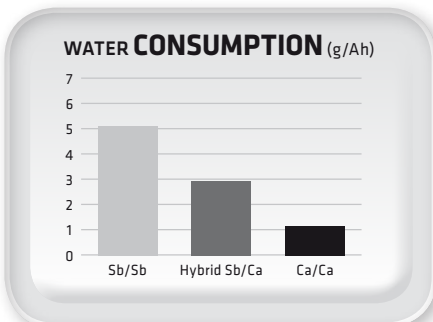

TAB EcoDry Stop & Go AGM

AGM starter batteries, Ca/Ca technology | CAR batteries

DIN marking	Art. N°	C20 (Ah)	Box Type	EN (A)	L×W×H (mm)	BHD	Layout	Weight (kg)	PCS per Pallet (EUR/CNT)	Remarks
L2 AGM ED	213060	60	L2	680	242×175×190	B13	0	18,5	57/90	AGM, H
L3 AGM ED	213070	70	L3	760	278×175×190	B13	0	21,0	48/80	AGM, H
L4 AGM ED	213080	80	L4	800	315×175×190	B13	0	24,0	36/60	AGM, H
L5 AGM ED	213090	95	L5	850	353×175×190	B13	0	27,0	36/60	AGM, H

HOW TO USE THE CATALOGUE

AN EASY REFERENCE GUIDE

1	2	3	4	5	6	7
BMW		⌚	Polar	Polar S	Magic	Stop & Go
5 Touring (E34) 525 td (85 kW)		11/91 - 01/97	58822	60044 MF	60044 MF	L5 AGM ED
5 Touring (E34) 525 tds (105 kW) *		11/91 - 01/97	58822	60044 MF	60044 MF	L5 AGM ED
5 (E39) 520 i (100 kW) *		11/95 - 06/03	56609	60044 MF	60044 MF	L5 AGM ED
5 (E39) 520 i (110 kW)		11/95 - 06/03	56609	57412 MF	60044 MF	L5 AGM ED
5 (E39) 520 i (110 kW)		11/95 - 06/03		60044 MF		
5 (E39) 523 i (125 kW)		11/95 - 06/03	56609	57412 MF	60044 MF	L5 AGM ED
5 (E39) 523 i (125 kW)		11/95 - 06/03		60044 MF		
5 (E39) 523 i (141 kW)		11/95 - 06/03		57412 MF	60044 MF	L5 AGM ED
				60044 MF		

1. 1 VEHICLE MANUFACTURER
2. 2 VEHICLE MODEL AND TYPE
3. 3 MANUFACTURING DATE (from - to)
4. 4 TAB Polar® product line: NORMAL RANGE (DIN marking)
5. 5 TAB Polar S® product line: HIGH RANGE (DIN marking)
6. 6 TAB Magic® product line: HIGHER RANGE (DIN marking)
7. 7 TAB Stop & Go® product line: EFB/AGM RANGE, (DIN marking)