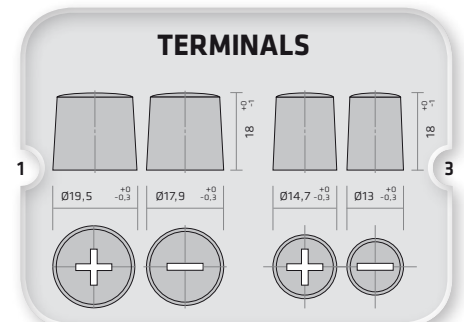

TAB EcoDry Stop & Go AGM

AGM starter batteries, Ca/Ca technology | CAR batteries

DIN marking	Art. N°	C20 (Ah)	Box Type	EN (A)	L×W×H (mm)	BHD	Layout	Weight (kg)	PCS per Pallet (EUR/CNT)	Remarks
L2 AGM ED	213060	60	L2	680	242×175×190	B13	0	18,5	57/90	AGM, H
L3 AGM ED	213070	70	L3	760	278×175×190	B13	0	21,0	48/80	AGM, H
L4 AGM ED	213080	80	L4	800	315×175×190	B13	0	24,0	36/60	AGM, H
L5 AGM ED	213090	95	L5	850	353×175×190	B13	0	27,0	36/60	AGM, H

HOW TO USE THE CATALOGUE

AN EASY REFERENCE GUIDE

1	2	3	4	5	6	7
BMW		⌚	Polar	Polar S	Magic	Stop & Go
5 Touring (E34) 525 td (85 kW)		11/91 - 01/97	58822	60044 MF	60044 MF	L5 AGM ED
5 Touring (E34) 525 tds (105 kW) *		11/91 - 01/97	58822	60044 MF	60044 MF	L5 AGM ED
5 (E39) 520 i (100 kW) *		11/95 - 06/03	56609	60044 MF	60044 MF	L5 AGM ED
5 (E39) 520 i (110 kW)		11/95 - 06/03	56609	57412 MF	60044 MF	L5 AGM ED
5 (E39) 520 i (110 kW)		11/95 - 06/03		60044 MF		
5 (E39) 523 i (125 kW)		11/95 - 06/03	56609	57412 MF	60044 MF	L5 AGM ED
5 (E39) 523 i (125 kW)		11/95 - 06/03		60044 MF		
5 (E39) 523 i (141 kW)		11/95 - 06/03		57412 MF	60044 MF	L5 AGM ED
				60044 MF		

1. 1 VEHICLE MANUFACTURER
2. 2 VEHICLE MODEL AND TYPE
3. 3 MANUFACTURING DATE (from - to)
4. 4 TAB Polar® product line: NORMAL RANGE (DIN marking)
5. 5 TAB Polar S® product line: HIGH RANGE (DIN marking)
6. 6 TAB Magic® product line: HIGHER RANGE (DIN marking)
7. 7 TAB Stop & Go® product line: EFB/AGM RANGE, (DIN marking)